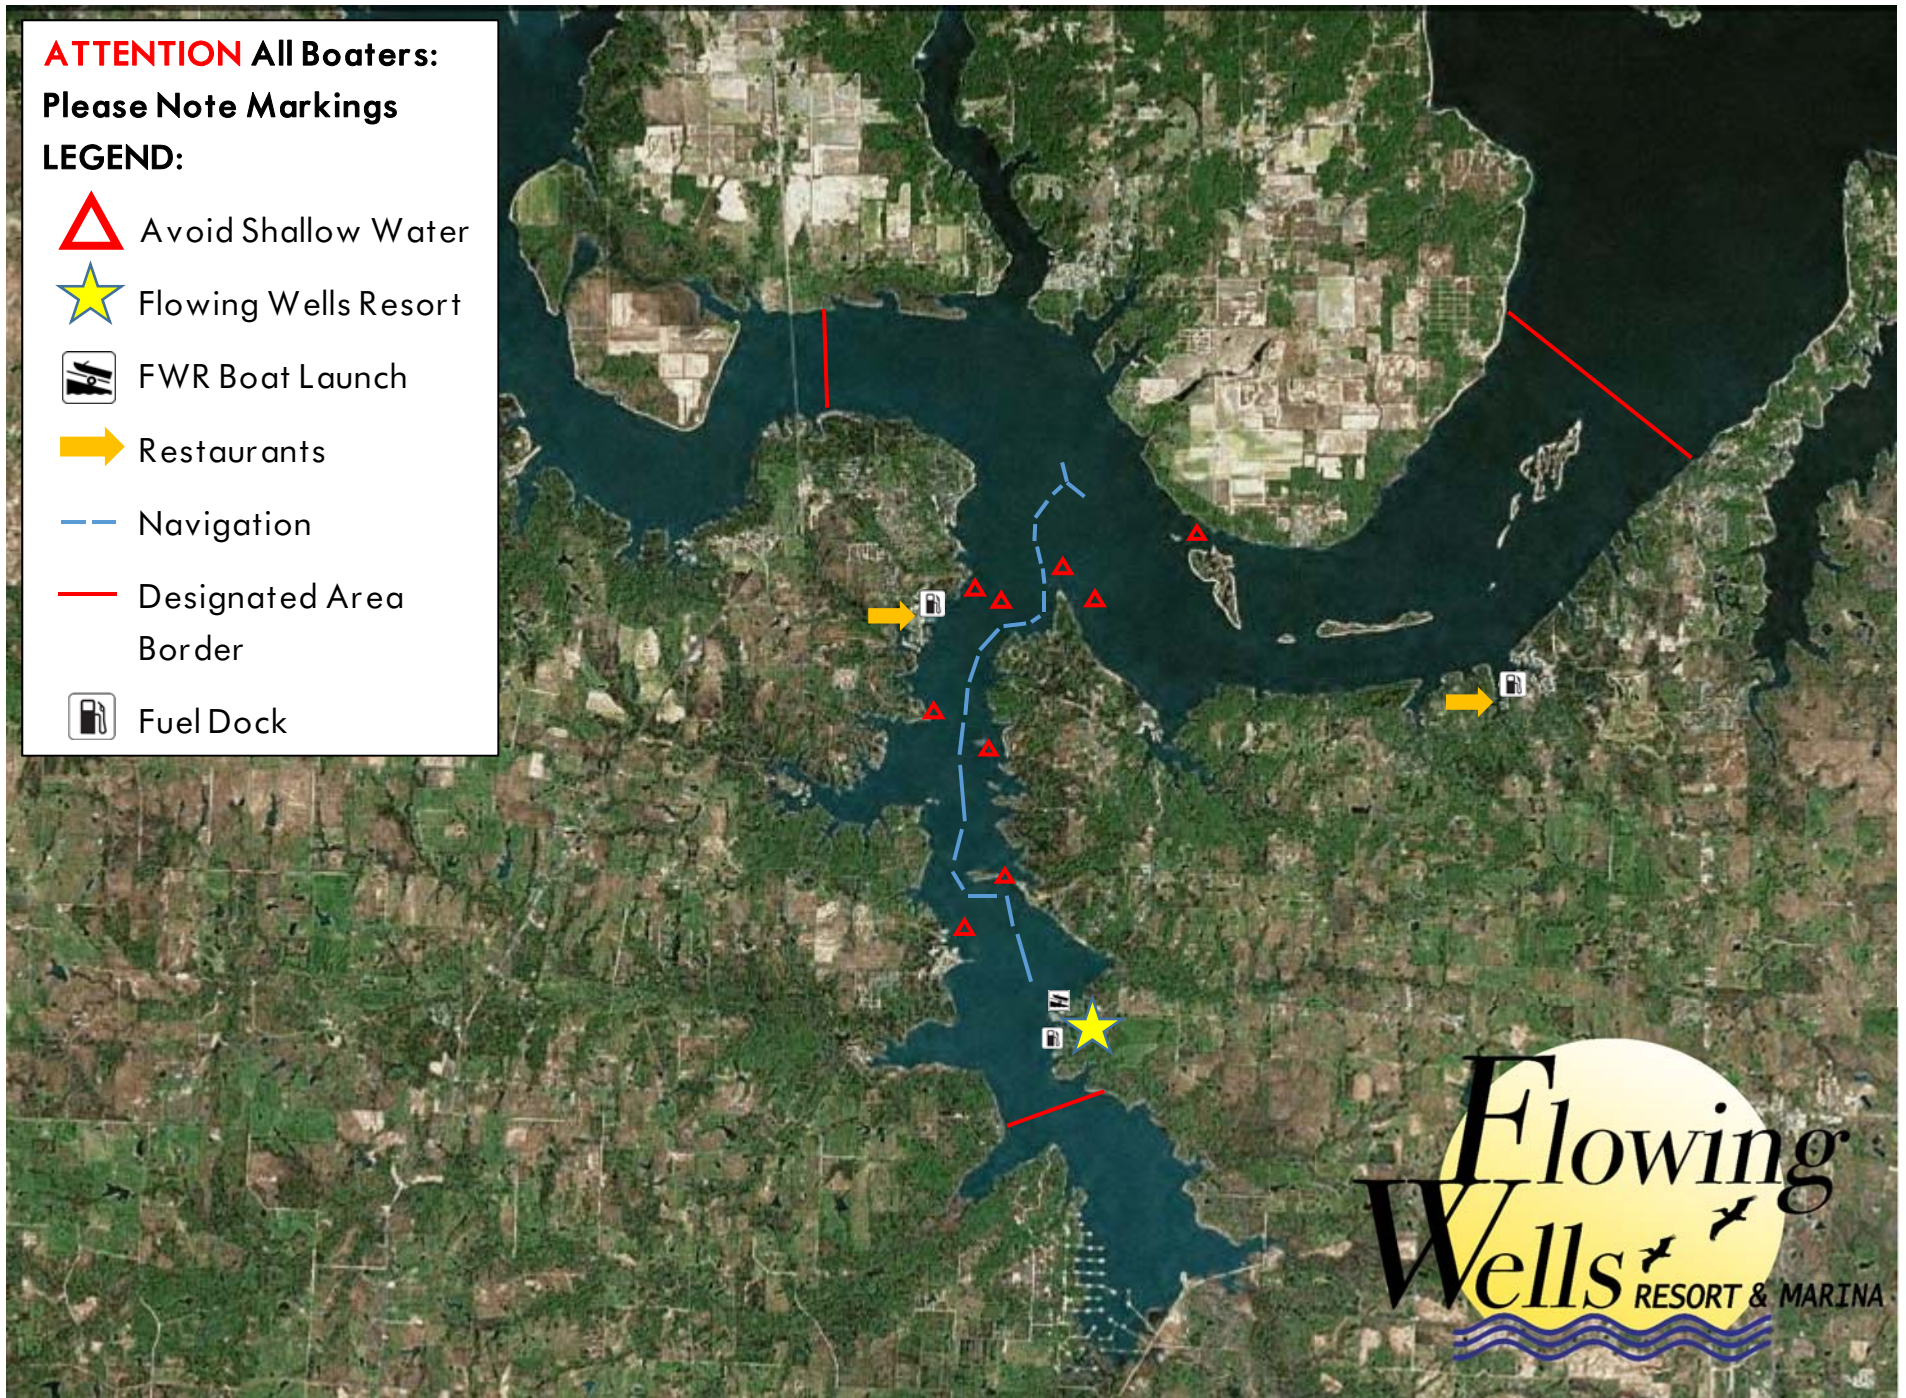

**ATTENTION All Boaters:**  
**Please Note Markings**

**LEGEND:**

-  Avoid Shallow Water
-  Flowing Wells Resort
-  FWR Boat Launch
-  Restaurants
-  Navigation
-  Designated Area Border
-  Fuel Dock

Flowing Wells Resort Office (903) 786-2930